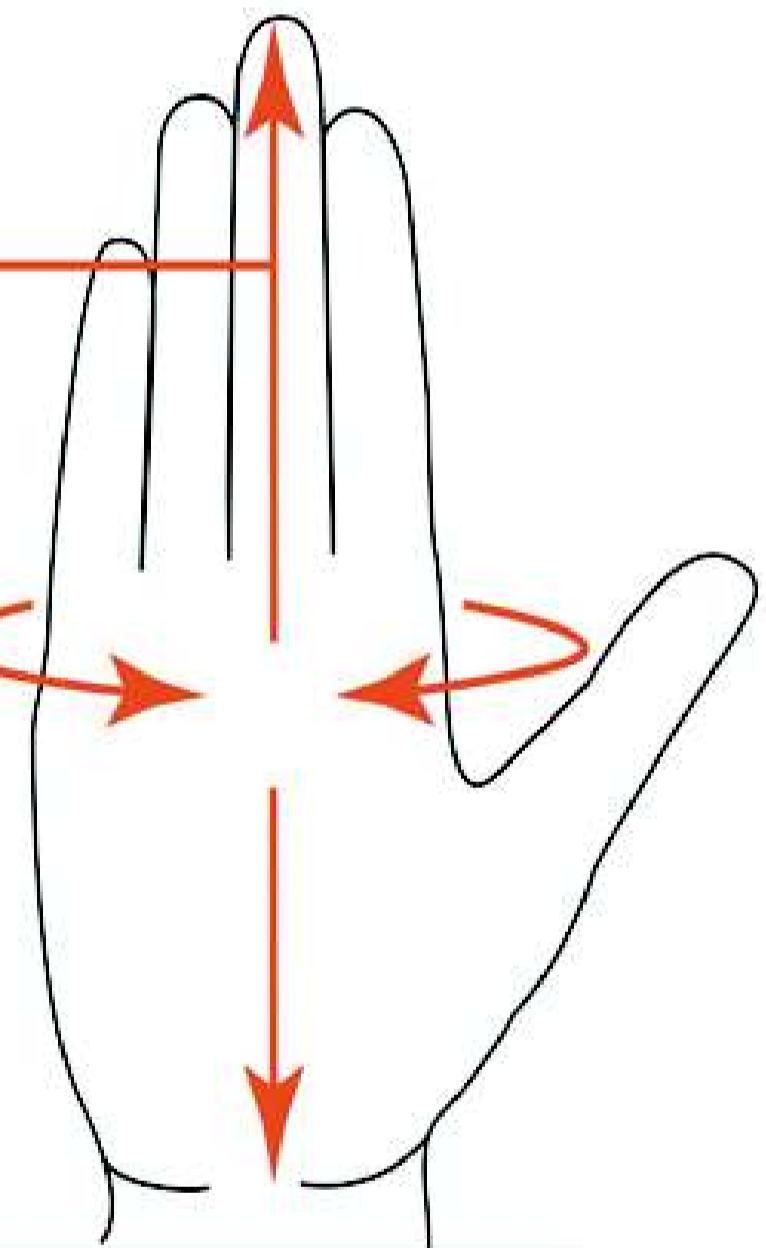

**Because PIG Gloves are optimized for shooting handguns with no loss in dexterity, the fit is VERY SNUG- often described as TIGHT.**

Expect to wrestle them onto your hand the first time you wear them. Don't worry about the pull-tabs- they are all bar-tacked and won't come off. When you first try them on, you shouldn't feel any hot spots or discomfort when your hand is in a relaxed state (with slightly curled fingers). Since all PIG gloves offer maximum dexterity and are touch screen compatible, you will not have to don and doff them as often as you normally would when wearing other gloves. After a full day of wearing them, they will conform to your hand and most users eventually prefer the tighter fit over traditionally looser gloves. If you happen to have very thick fingers, you may not be able to use these gloves comfortably. While we cannot make gloves that will fit everyone in the shooting community, we want to provide extreme dexterity for the majority of users across the majority of sizes.

**HAND LENGTH** - Measure your hand on the palm side from the tip of the middle finger to the base of your palm (1st crease).

**HAND WIDTH** - Using a flexible measuring tape, wrap the tape around your hand at the base of your knuckles. The tape should lie flat on your skin, and snug. Do not wrap the tape tightly around your hand (wrapping too tightly will give an improper measurement).

**HAND LENGTH**

**HAND WIDTH**

| SIZE     | HAND LENGTH (inch) | HAND WIDTH (inch) |
|----------|--------------------|-------------------|
| SMALL    | 7.25" - 7.75"      | 7.5" - 8"         |
| MEDIUM   | 7.5" - 7.75"       | 8" - 8.5"         |
| LARGE    | 7.75" - 8"         | 8.5" - 9"         |
| X-LARGE  | 8" - 8.25"         | 9" - 9.25"        |
| XX-LARGE | >8.25"             | >9.25"            |